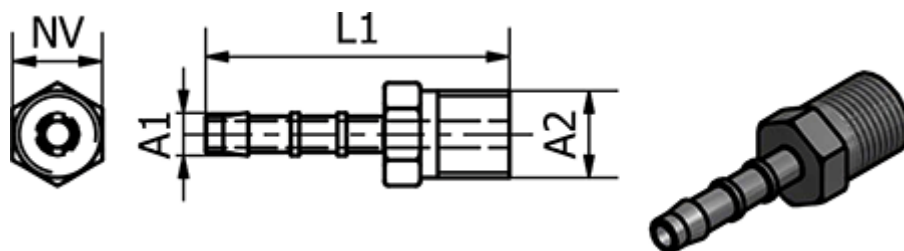

Article number: 58631132

Description: Tube Connector 31.132, Ø6 - R 1/4"

Measures

Ext. hose diameter A1	= 6
L1	= 37.5
NV	= 14
Thread A2	= R 1/4"